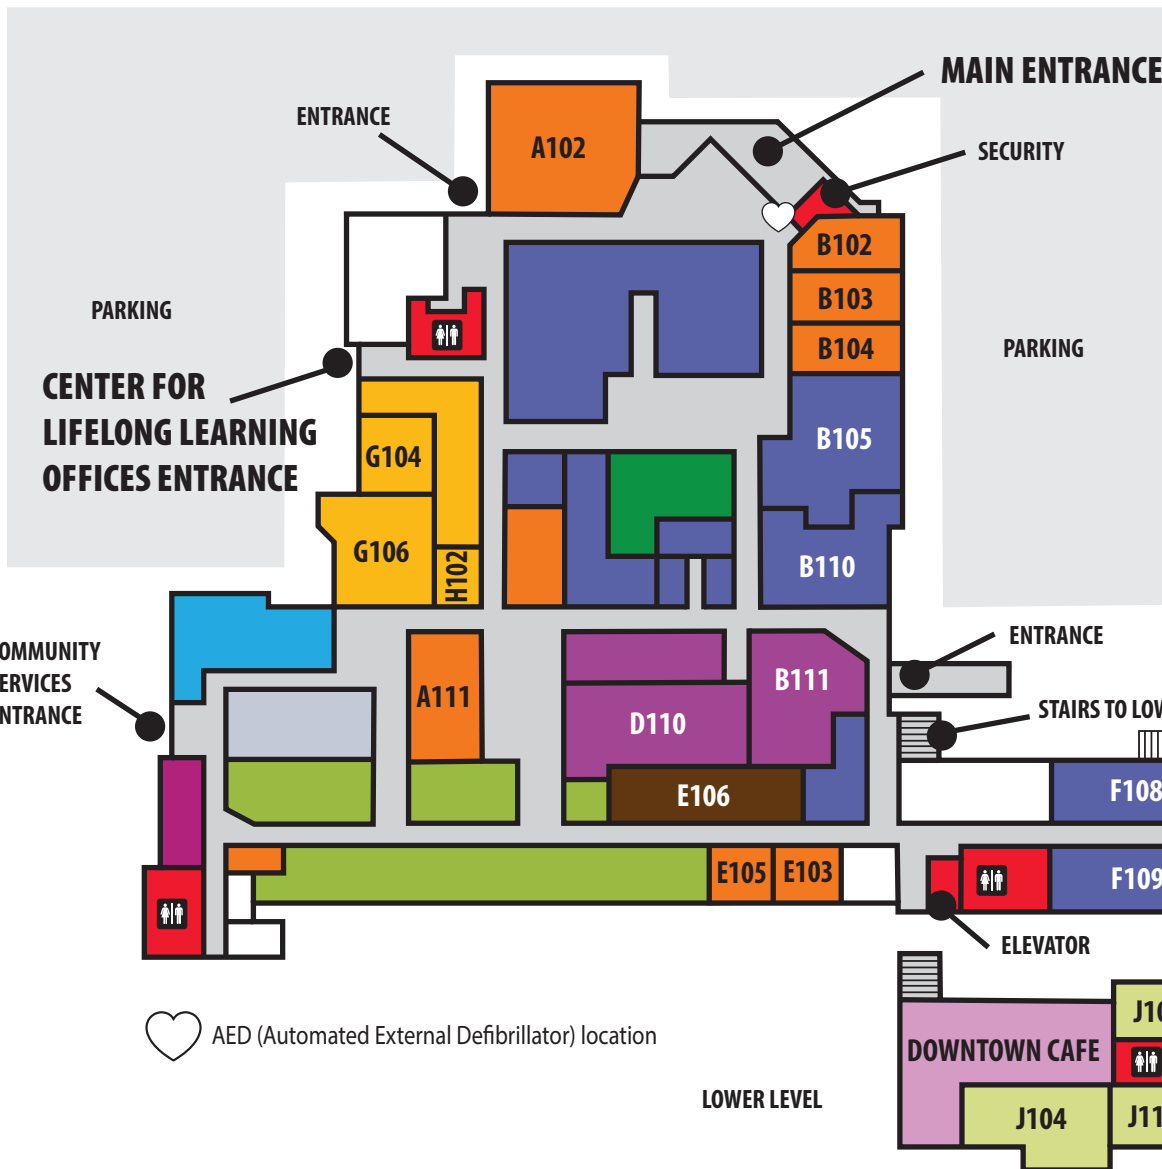

COCHISE COLLEGE

Downtown Center

EL CAMINO REAL

PARKING

E. WILCOX DRIVE

- Restroom & Elevators
- Center for Lifelong Learning
- Classroom
- Culinary (Lower Level)
- Disabled American Veterans (DAV)
- Downtown Café
- Cybersecurity
- Nursing/Allied Health
- Small Business Development Center/
- Faculty Support
- Volunteer Interfaith Caregiver Program (VICaP)
- Workforce Services
- Virtual Reality

♥ AED (Automated External Defibrillator) location

LOWER LEVEL