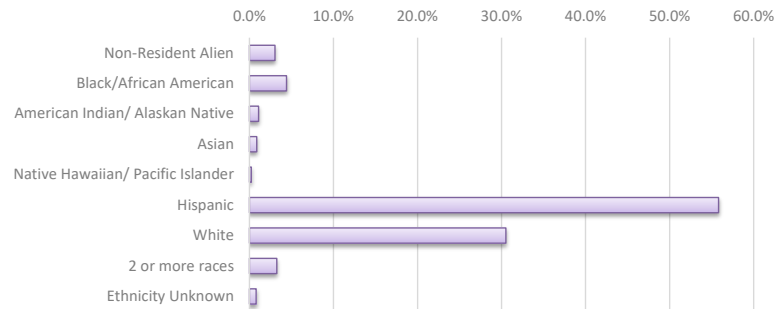

Percent of Full-time Students by Race/Ethnicity