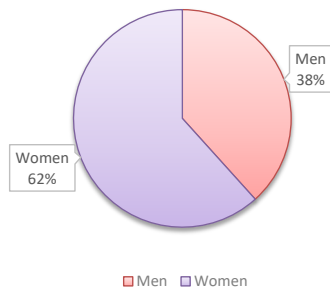

Cochise College Student Body Diversity

Cohort: Fall 2021 Full-time Race/Ethnicity	Non-Resident Alien	Black/African American	American Indian/ Alaskan Native	Asian	Native Hawaiian/ Pacific Islander	Hispanic	White	2 or more races	Ethnicity Unknown	Overall
Number of Full-time Students	42	61	15	12	3	772	422	45	11	1383
Percent of Full-time Students	3.0%	4.4%	1.1%	0.9%	0.2%	55.8%	30.5%	3.3%	0.8%	100.0%

Cohort: Fall 2021 Full-time Gender	Men	Women	Overall
Number of Full-time Students	530	853	1383
Percent of Full-time Students	38.3%	61.7%	100.0%

Cohort: Fall 2020 Full-time Pell Status	Received a Pell Grant	Did Not Receive a Pell Grant	Overall
Number of Full-time Students	757	553	1310
Percent of Full-time Students	57.8%	42.2%	100.0%

Percent of Full-time Students by Gender